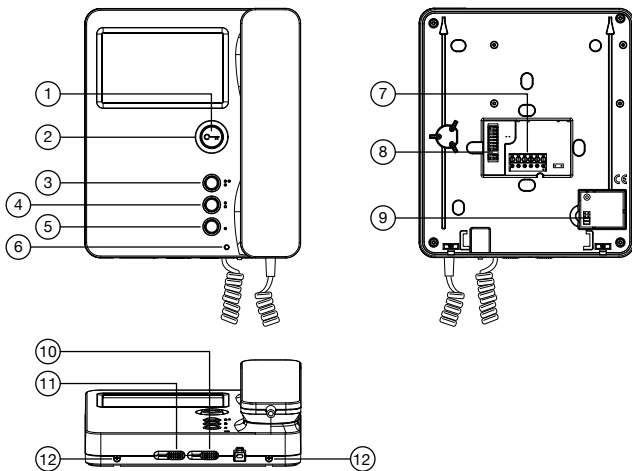

URMET IS IN YOUR LIFE

miro

1750 | 1150 - 1150/1 - 1150/35 - 1183/5

INDOOR
STATIONS

Components description and features:

1750/1

DIGITAL
SYSTEMS

- 16:9 colour monitor display with 4.3" handset
- Colour: polished white
- Call volume regulation
- Ringer selection for outdoor call and floor call
- MUTE function
- Brightness and colour adjustment
- Door opener button and 3 additional buttons for additional functions (entrance opening, staircase light control, exchange call, etc.)
- Second driveway door opening
- Call and other active functions warning LED
- Possibility to make 3 intercom calls
- Metal bracket for wall mounting with provision for installation with 503 flush-mounting boxes and round 60 mm 2.362 in dia. boxes
- Programming with dip-switch
- Integrated induction loop for hearing-aid users

| 2 |
voice

Dimensions: 7.874 x 6.889 x 2.047 (1.063) in | 200 x 175 x 52 (27) mm - **1.** Door opener button - **2.** Green LED located under door opener button - **3. 4. 5.** Button - **6.** Two-coloured LED - **7.** Terminals for system connection **8.** Configuration dip-switch **9.** Pre-set for in/out connection with accessory Sch. 1750/50 - **10.** Brightness - **11.** Colour - **12.** Screws to fasten video door phone to the supplied metal bracket.

Dimensions:
7.874 x 3.543 x 2.047 (1.063) in
200 x 90 x 52 (27) mm

urmet

URMET S.p.A.
Via Bologna, 188/C | 10154 TORINO (ITALY)
T +39-011.24.00.000 | F +39-011.24.00.300
www.urmet.com | info@urmet.com