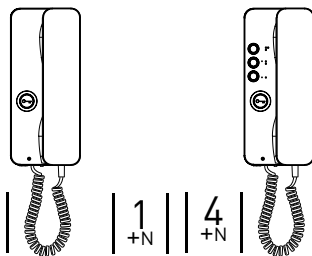

miro

1750 | 1150 - 1150/1 - 1150/35 - 1183/5

INDOOR
STATIONS

Components description and features:

1750/1

DIGITAL
SYSTEMS

- → 16:9 colour monitor display with 4.3" handset
- → Colour: polished white
- → Call volume regulation
- → Ringer selection for outdoor call and floor call
- → MUTE function
- → Brightness and colour adjustment
- → Door opener button and 3 additional buttons for additional functions (entrance opening, staircase light control, exchange call, etc.)
- → Second driveway door opening
- → Call and other active functions warning LED
- → Possibility to make 3 intercom calls
- → Metal bracket for wall mounting with provision for installation with 503 flush-mounting boxes and round 60 mm 2.362 in dia. boxes
- → Programming with dip-switch
- → Integrated induction loop for hearing-aid users

| 2 |
voice

Dimensions: 7.874 x 6.889 x 2.047 (1.063) in | 200 x 175 x 52 (27) mm - **1.** Door opener button - **2.** Green LED located under door opener button - **3. 4. 5.** Button - **6.** Two-coloured LED - **7.** Terminals for system connection **8.** Configuration dip-switch **9.** Pre-set for in/out connection with accessory Sch. 1750/50 - **10.** Brightness - **11.** Colour - **12.** Screws to fasten video door phone to the supplied metal bracket.

1150 - 1150/1 - 1150/35

ANALOGUE
SYSTEMS

- → For analogue systems 4+n and 1+1
- → Door phone with handset for wall mounting
- → Colour: polished white
- → MUTE function (optional)
- → Door opener button and 3 additional buttons for additional functions (entrance opening, staircase light control, intercom call, etc.)
- → Provision for installation with 503 flush-mounting boxes and round 2.362 in 60 mm dia. boxes
- → Micro receiver with phone plug
- → Electronic call on loudspeaker

Dimensions:
7.874 x 3.543 x 2.047 (1.063) in
200 x 90 x 52 (27) mm

1183/5

DIGITAL
SYSTEMS